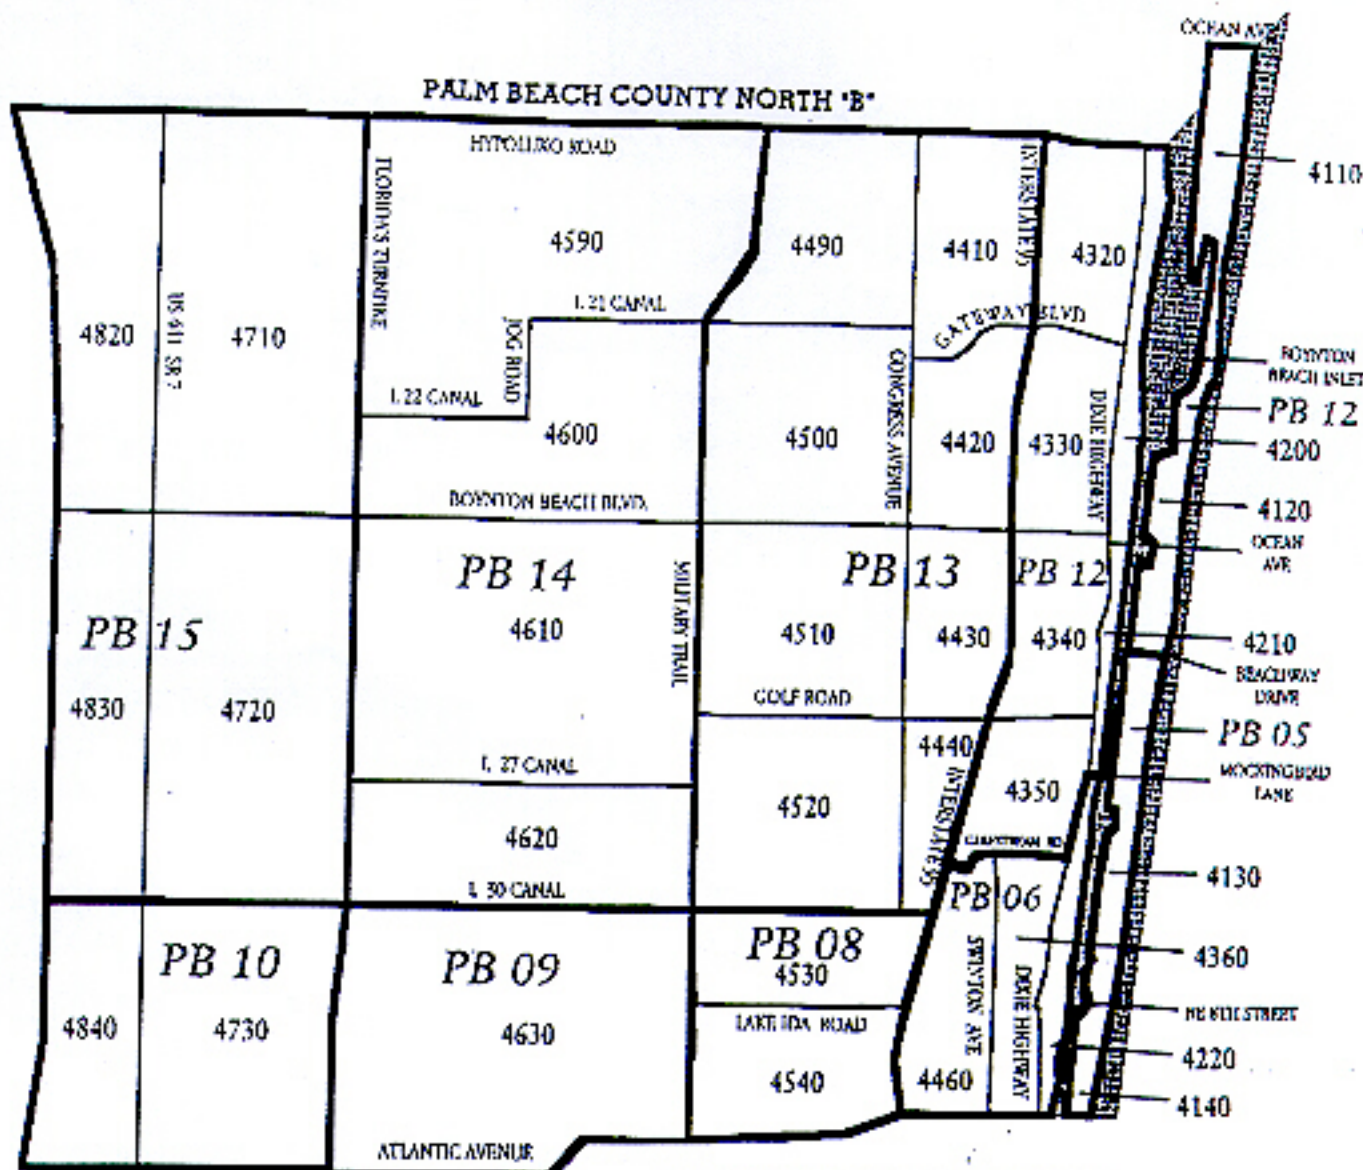

# PALM BEACH COUNTY SOUTH "A" Area Map

**PALM BEACH COUNTY SOUTH "B"**

### GEO AREAS FOR THIS MAP

GEO	AREAS**
PB 05	4130, 4140
PB 06	4220a, 4230b, 4360a, 4370b, 4400a, 4470b, 4480b
PB 08	4530a, 4550a, 4550b
PB 09	4630a, 4640b
PB 10	4730a, 4750b, 4840a, 4850b
PB 11	4110, 4120
PB 12	4300, 4210, 4320, 4330, 4340, 4350
PB 13	4410, 4420, 4430, 4440, 4490, 4500, 4510, 4520
PB 14	4590, 4600, 4610, 4620
PB 15	4710, 4720, 4820, 4830

#### AREA      LOCATION

5950	Florida other than St. Lucie, Martin, Palm Beach, DeSoto & Dixie Counties
5950	Island & Caribbean
5960	US other than Florida
5970	Outside of the US other than Island & Caribbean

\*\* "a" after area number = S Palm Beach County "A" upper map  
"b" after area number = S Palm Beach County "B" lower map